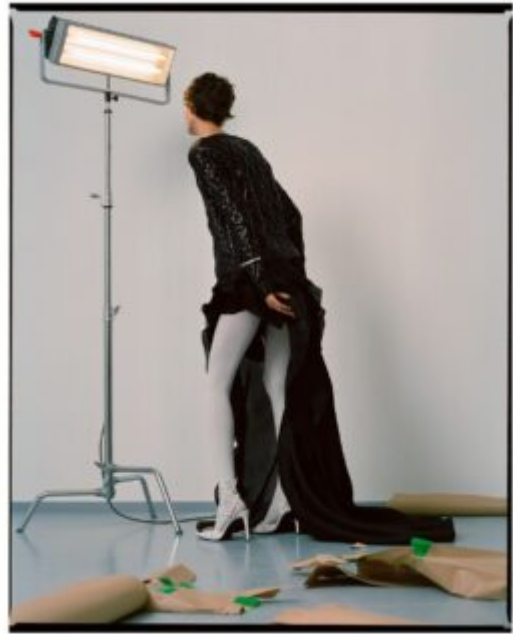

TRUE MODELS

ARTIST'S ROOM 81

ARTIST'S ROOM 82

Alyosha Kovalyova

178 | 76 / 58 / 89 / 39 | Brown / Green Gray