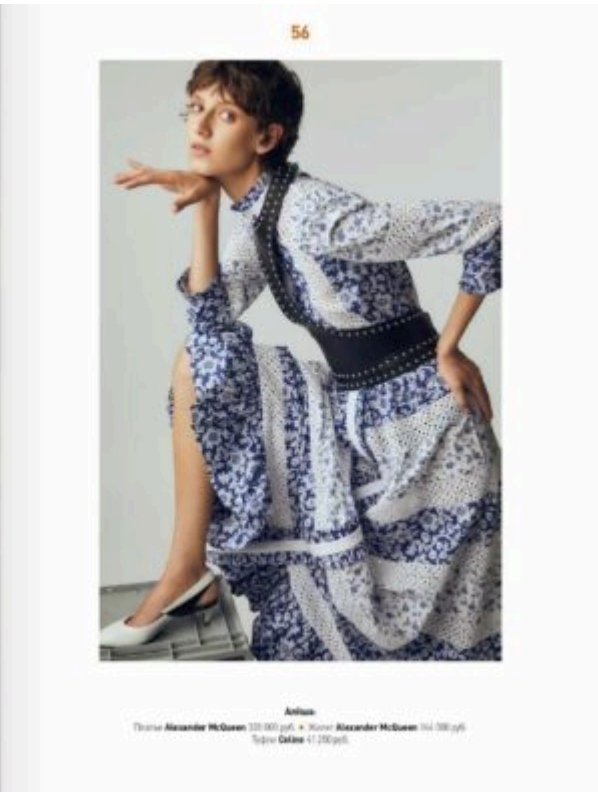

TRUE MODELS

Alyosha Kovalyova

178 | 76 / 58 / 89 / 39 | Brown / Green Gray