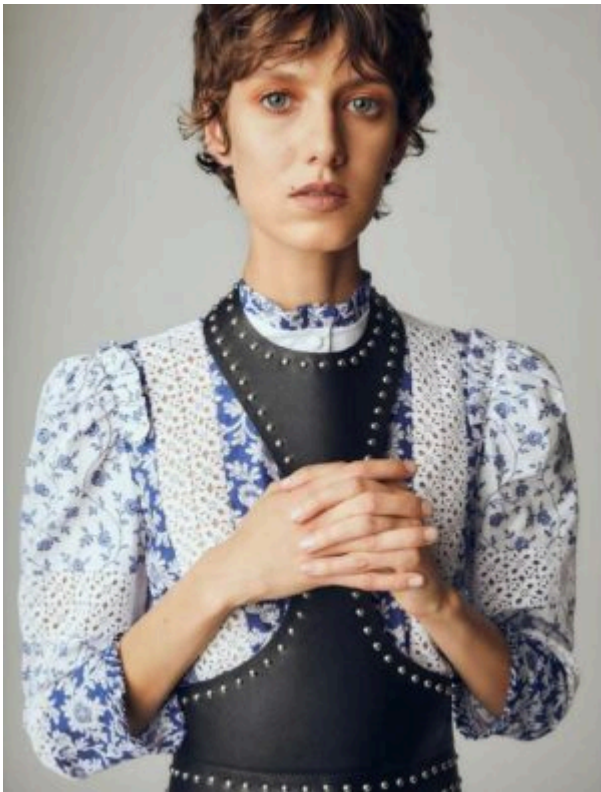

TRUE MODELS

Alyosha Kovalyova

178 | 76 / 58 / 89 / 39 | Brown / Green Gray